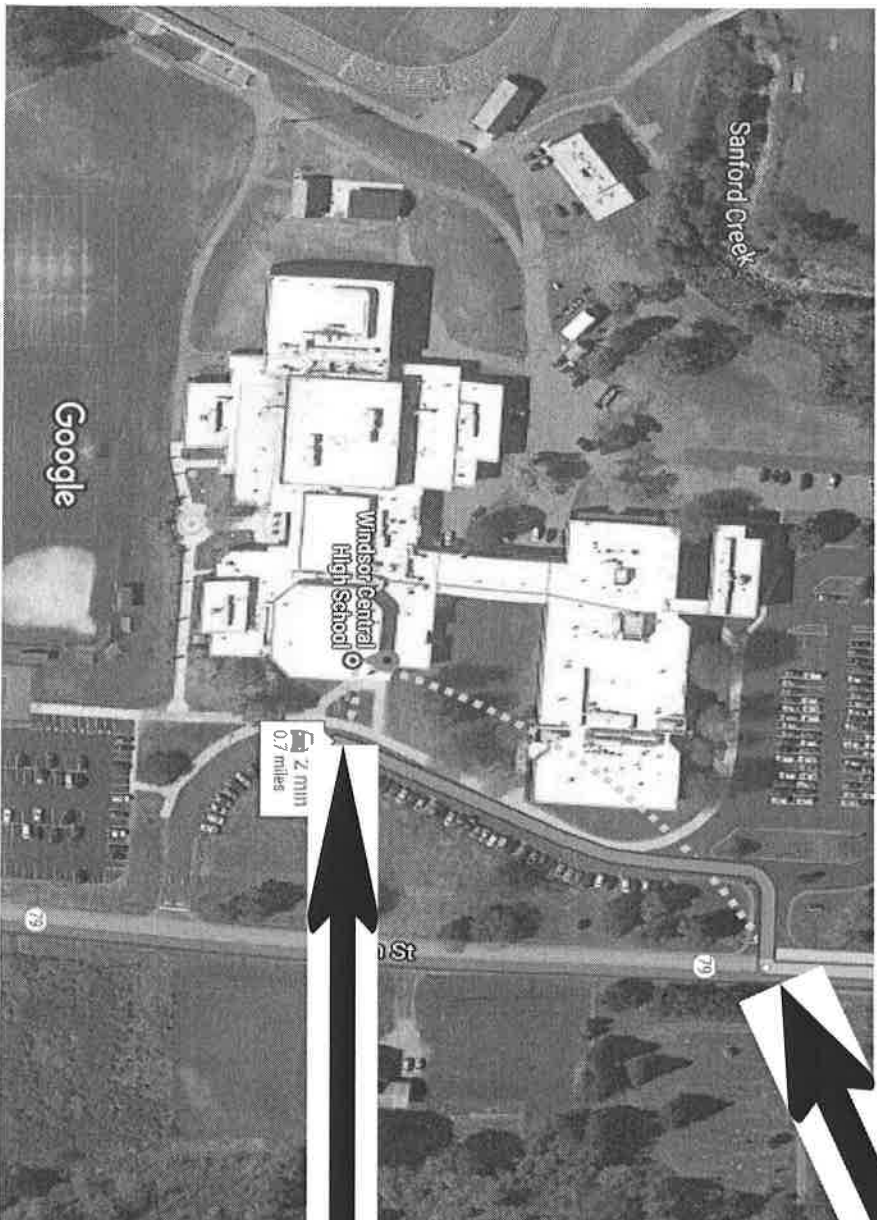

**WINDSOR CENTRAL HIGH SCHOOL  
DROP OFF AND PARKING INFO**

Bus parking area

Enter school here  
from Rt. 79

**MAIN ENTRANCE**  
All Bus/Car drop off  
and pick up here.

2 min  
0.7 miles

Bus parking area